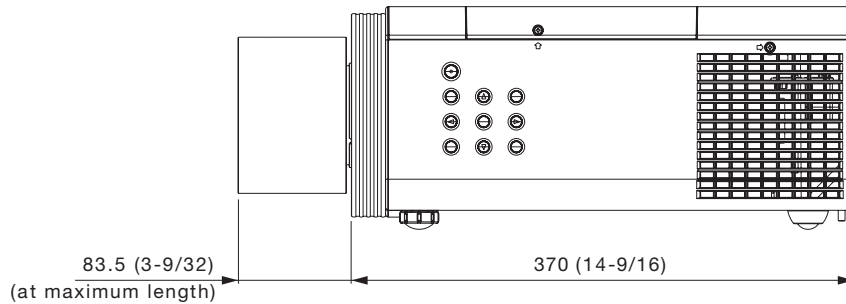

Zoom lens

The illustration shows the lens attached to the projector.

[GROUP A]

PT-EZ570 series: PT-EZ570/EZ570L/EW630/EW630L/EX600/EX600L/EW530/EW530L/EX500/EX500L