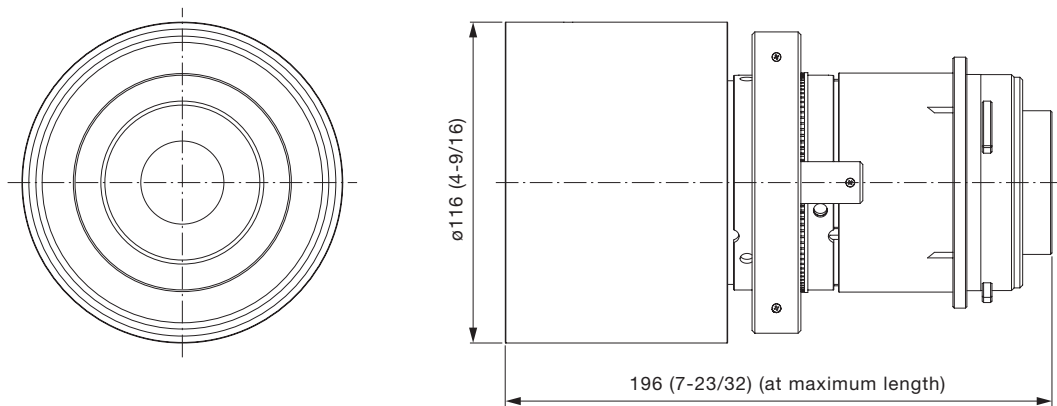

**Specifications**

|                         |  |
|-------------------------|--|
| F value:                | 1.8 – 2.3  |
| Focal distance (f):     | 20.4 mm – 27.6 mm  |
| Throw ratio:            | WUXGA 1.3 - 1.7:1 for PT-MZ670/MZ570/EZ770Z (16:10 aspect ratio)<br>WXGA 1.3 - 1.7:1 for PT-MW630/MW530/EW730Z (16:10 aspect ratio)<br>XGA 1.3 - 1.7:1 for PT-EX800Z (4:3 aspect ratio)  |
| Dimensions (W × H × D): | 116 × 116 × 196* <sup>1</sup> mm (4-9/16 × 4-9/16 × 7-23/32* <sup>1</sup> inches)  |
| Weight:                 | Approx. 1.20 kg* <sup>2</sup> (2.6 lbs* <sup>2</sup> )   |
| Applicable projector:   | [GROUP A]<br>PT-EZ570 series: PT-EZ570/EZ570L/EW630/EW630L/EX600/EX600L/EW530/EW530L/EX500/EX500L<br><br>[GROUP B]<br>PT-EZ580 series: PT-EZ580/EZ580L/EW640/EW640L/EX610/EX610L/EW540/EW540L/EX510/EX510L<br><br>PT-EZ770Z series: PT-EZ770Z/EZ770ZL/EW730Z/EW730ZL/EX800Z/EX800ZL<br><br>[GROUP C]<br>PT-MZ670series: PT-MZ670/MZ670L/MZ570/MZ570L/MW630/MW630L/MW530/MW530L |

\*<sup>1</sup> At maximum length.

\*<sup>2</sup> Average value. May dif fer depending on the actual unit.

The throw ratio is an approximate value calculated by dividing the screen width by the projection distance.

**Dimensions**

**NOTE:** Please read the projector's instruction manual for throw distances.

Weights and dimensions shown are approximate. Specifications subject to change without notice.

unit : mm (inch)

NOTE: Please read the projector's instruction manual for throw distances.  
 Weights and dimensions shown are approximate. Specifications subject to change without notice.

unit : mm (inch)  
 NOTE: This illustration is not drawn to scale.