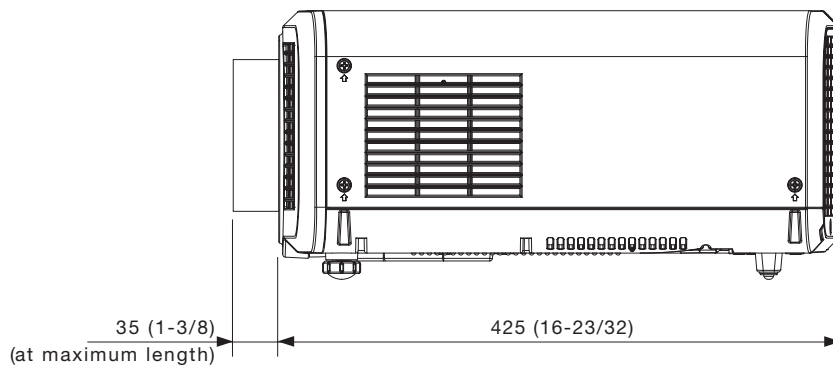

**Specifications**

|                         |  |
|-------------------------|--|
| F value:                | 1.8 – 2.3  |
| Focal distance (f):     | 20.4 mm – 27.6 mm  |
| Throw ratio:            | WUXGA 1.3 - 1.7:1 for PT-MZ670/MZ570/EZ770Z (16:10 aspect ratio)<br>WXGA 1.3 - 1.7:1 for PT-MW630/MW530/EW730Z (16:10 aspect ratio)<br>XGA 1.3 - 1.7:1 for PT-EX800Z (4:3 aspect ratio)  |
| Dimensions (W × H × D): | 116 × 116 × 196* <sup>1</sup> mm (4-9/16 × 4-9/16 × 7-23/32* <sup>1</sup> inches)  |
| Weight:                 | Approx. 1.20 kg* <sup>2</sup> (2.6 lbs* <sup>2</sup> )   |
| Applicable projector:   | [GROUP A]<br>PT-EZ570 series: PT-EZ570/EZ570L/EW630/EW630L/EX600/EX600L/EW530/EW530L/EX500/EX500L<br><br>[GROUP B]<br>PT-EZ580 series: PT-EZ580/EZ580L/EW640/EW640L/EX610/EX610L/EW540/EW540L/EX510/EX510L<br><br>PT-EZ770Z series: PT-EZ770Z/EZ770ZL/EW730Z/EW730ZL/EX800Z/EX800ZL<br><br>[GROUP C]<br>PT-MZ670series: PT-MZ670/MZ670L/MZ570/MZ570L/MW630/MW630L/MW530/MW530L |

**Dimensions**

**NOTE:** Please read the projector's instruction manual for throw distances.

Weights and dimensions shown are approximate. Specifications subject to change without notice.

unit : mm (inch)

**NOTE:** This illustration is not drawn to scale.

Zoom lens

The illustration shows the lens attached to the projector.

[GROUP A]

PT-EZ570 series: PT-EZ570/EZ570L/EW630/EW630L/EX600/EX600L/EW530/EW530L/EX500/EX500L

NOTE: Please read the projector's instruction manual for throw distances.  
 Weights and dimensions shown are approximate. Specifications subject to change without notice.

unit : mm (inch)  
 NOTE: This illustration is not drawn to scale.