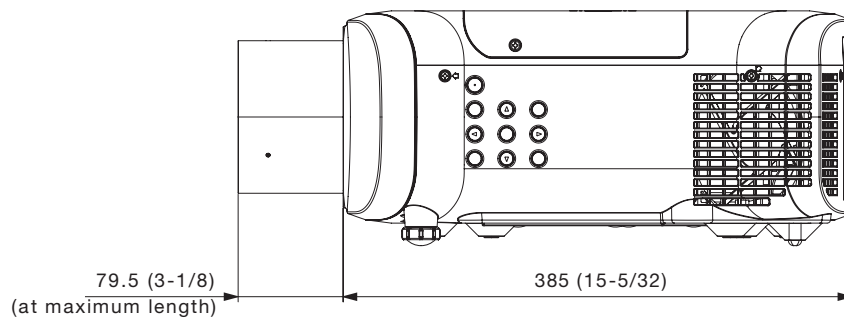

[GROUP B]

PT-EZ580 series: PT-EZ580/EZ580L/EW640/EW640L/EX610/EX610L/EW540/EW540L/EX510/EX510L
PT-EZ770Z series: PT-EZ770Z/EZ770ZL/EW730Z/EW730ZL/EX800Z/EX800ZL