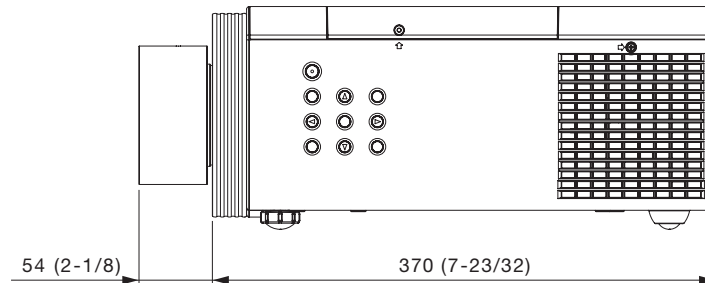

Specifications

F value:	2.0
Focal distance (f):	13.05 mm
Throw ratio:	WUXGA 0.8:1 for PT-MZ670/MZ570/EZ770Z (16:10 aspect ratio) WXGA 0.8:1 for PT-MW630/MW530/EW730Z (16:10 aspect ratio) XGA 0.8:1 for PT-EX800Z (4:3 aspect ratio)
Dimensions (W x H x D):	108 x 108 x 166 mm (4-1/4 x 4-1/4 x 6-17/32 inches)
Weight:	Approx. 1.08 kg*1 (2.4 lbs*1)
Applicable projector:	[GROUP A] PT-EZ570 series: PT-EZ570/EZ570L/EW630/EW630L/EX600/EX600L/EW530/EW530L/EX500/EX500L [GROUP B] PT-EZ580 series: PT-EZ580/EZ580L/EW640/EW640L/EX610/EX610L/EW540/EW540L/EX510/EX510L PT-EZ770Z series: PT-EZ770Z/EZ770ZL/EW730Z/EW730ZL/EX800Z/EX800ZL [GROUP C] PT-MZ670series: PT-MZ670/MZ670L/MZ570/MZ570L/MW630/MW630L/MW530/MW530L

*1 Average value. May dif fer depending on the actual unit.
The throw ratio is an approximate value calculated by dividing the screen width by the projection distance.

Dimensions

NOTE: Please read the projector's instruction manual for throw distances.
Weights and dimensions shown are approximate. Specifications subject to change without notice.

unit : mm (inch)
NOTE: This illustration is not drawn to scale.

The illustration shows the lens attached to the projector.

[GROUP A]

PT-EZ570 series: PT-EZ570/EZ570L/EW630/EW630L/EX600/EX600L/EW530/EW530L/EX500/EX500L

NOTE: Please read the projector's instruction manual for throw distances.
Weights and dimensions shown are approximate. Specifications subject to change without notice.

unit : mm (inch)
NOTE: This illustration is not drawn to scale.