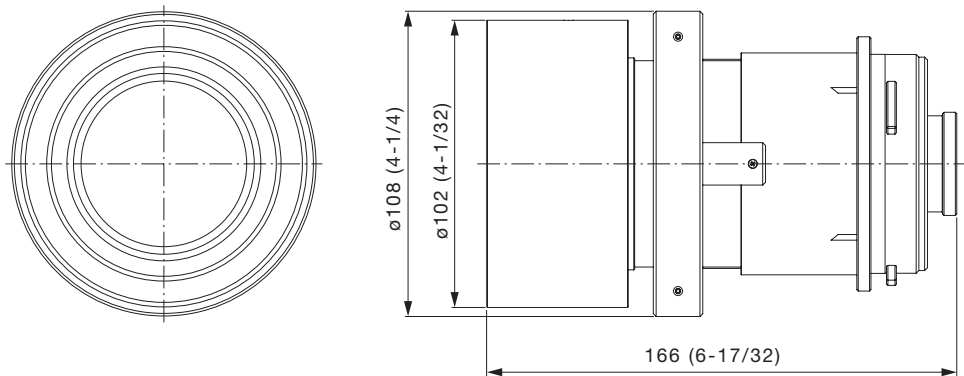

Specifications

F value:	2.0
Focal distance (f):	13.05 mm
Throw ratio:	WUXGA 0.8:1 for PT-MZ670/MZ570/EZ770Z (16:10 aspect ratio) WXGA 0.8:1 for PT-MW630/MW530/EW730Z (16:10 aspect ratio) XGA 0.8:1 for PT-EX800Z (4:3 aspect ratio)
Dimensions (W x H x D):	108 x 108 x 166 mm (4-1/4 x 4-1/4 x 6-17/32 inches)
Weight:	Approx. 1.08 kg*1 (2.4 lbs*1)
Applicable projector:	[GROUP A] PT-EZ570 series: PT-EZ570/EZ570L/EW630/EW630L/EX600/EX600L/EW530/EW530L/EX500/EX500L [GROUP B] PT-EZ580 series: PT-EZ580/EZ580L/EW640/EW640L/EX610/EX610L/EW540/EW540L/EX510/EX510L PT-EZ770Z series: PT-EZ770Z/EZ770ZL/EW730Z/EW730ZL/EX800Z/EX800ZL [GROUP C] PT-MZ670series: PT-MZ670/MZ670L/MZ570/MZ570L/MW630/MW630L/MW530/MW530L

*1 Average value. May dif fer depending on the actual unit.
The throw ratio is an approximate value calculated by dividing the screen width by the projection distance.

Dimensions

NOTE: Please read the projector's instruction manual for throw distances.
Weights and dimensions shown are approximate. Specifications subject to change without notice.

unit : mm (inch)
NOTE: This illustration is not drawn to scale.

The illustration shows the lens attached to the projector.

[GROUP A]

PT-EZ570 series: PT-EZ570/EZ570L/EW630/EW630L/EX600/EX600L/EW530/EW530L/EX500/EX500L

NOTE: Please read the projector's instruction manual for throw distances.
Weights and dimensions shown are approximate. Specifications subject to change without notice.

unit : mm (inch)
NOTE: This illustration is not drawn to scale.