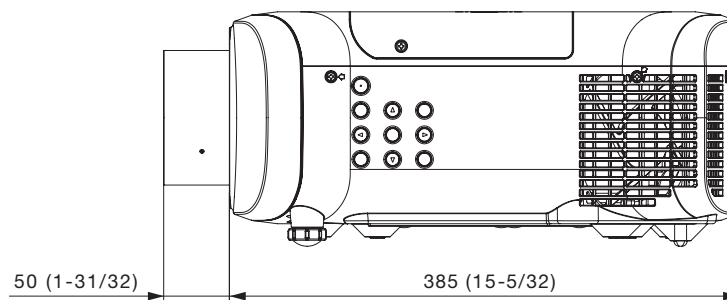

[GROUP B]

PT-EZ580 series: PT-EZ580/EZ580L/EW640/EW640L/EX610/EX610L/EW540/EW540L/EX510/EX510L

PT-EZ770Z series: PT-EZ770Z/EZ770ZL/EW730Z/EW730ZL/EX800Z/EX800ZL