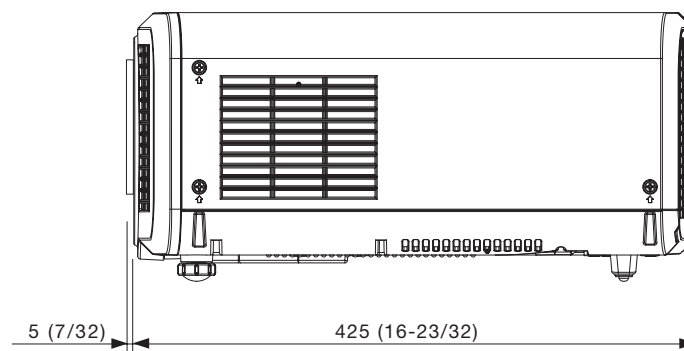

Specifications

F value:	2.0
Focal distance (f):	13.05 mm
Throw ratio:	WUXGA 0.8:1 for PT-MZ670/MZ570/EZ770Z (16:10 aspect ratio) WXGA 0.8:1 for PT-MW630/MW530/EW730Z (16:10 aspect ratio) XGA 0.8:1 for PT-EX800Z (4:3 aspect ratio)
Dimensions (W x H x D):	108 x 108 x 166 mm (4-1/4 x 4-1/4 x 6-17/32 inches)
Weight:	Approx. 1.08 kg*1 (2.4 lbs*1)
Applicable projector:	[GROUP A] PT-EZ570 series: PT-EZ570/EZ570L/EW630/EW630L/EX600/EX600L/EW530/EW530L/EX500/EX500L [GROUP B] PT-EZ580 series: PT-EZ580/EZ580L/EW640/EW640L/EX610/EX610L/EW540/EW540L/EX510/EX510L PT-EZ770Z series: PT-EZ770Z/EZ770ZL/EW730Z/EW730ZL/EX800Z/EX800ZL [GROUP C] PT-MZ670series: PT-MZ670/MZ670L/MZ570/MZ570L/MW630/MW630L/MW530/MW530L

unit : mm (inch)
NOTE: This illustration is not drawn to scale.

The illustration shows the lens attached to the projector.

[GROUP A]

PT-EZ570 series: PT-EZ570/EZ570L/EW630/EW630L/EX600/EX600L/EW530/EW530L/EX500/EX500L

[GROUP B]

PT-EZ580 series: PT-EZ580/EZ580L/EW640/EW640L/EX610/EX610L/EW540/EW540L/EX510/EX510L

PT-EZ770Z series: PT-EZ770Z/EZ770ZL/EW730Z/EW730ZL/EX800Z/EX800ZL

[GROUP C]

PT-MZ670 series: PT-MZ670/MZ670L/MZ570/MZ570L/MW630/MW630L/MW530/MW530L

NOTE: Please read the projector's instruction manual for throw distances.
Weights and dimensions shown are approximate. Specifications subject to change without notice.

unit : mm (inch)
NOTE: This illustration is not drawn to scale.