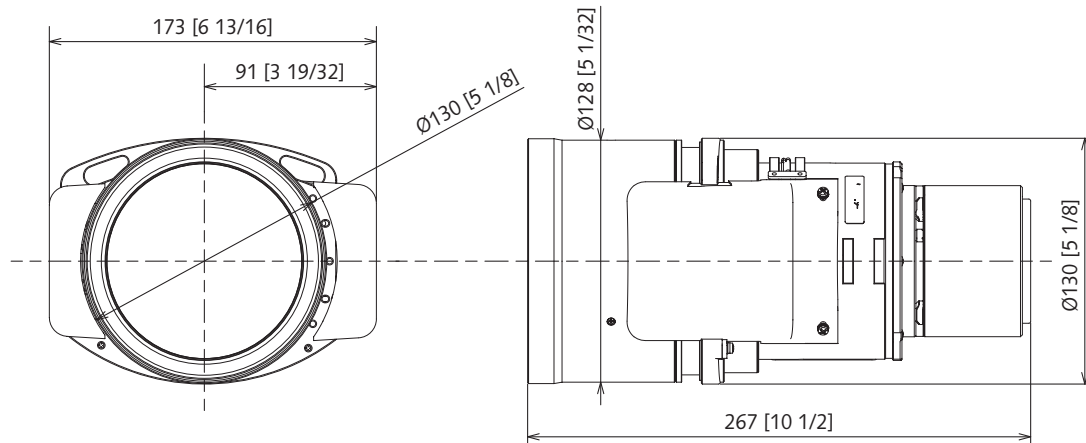

F value	1.75 - 2.17	
Focal distance (f)	29.90 mm - 46.32 mm [1 3/16 - 1 13/16 inches]	
Throw ratio	1.35 - 2.10:1 (16:10 aspect ratio) 1.35 - 2.10:1 (16:9 aspect ratio) 1.62 - 2.50:1 (4:3 aspect ratio)	
Dimensions	Width	173mm [6 13/16 inches]
	Height	130 mm [5 1/8 inches]
	Depth	267 mm [10 1/2 inches]
Weight	3.71 kg (8.18 lbs)	
Applicable projector	PT-MZ20KL/PT-MZ17KL/PT-MZ14KL/PT-MZ11KL/PT-MZ16KL/PT-MZ13KL/PT-MZ10KL	

Dimensions

unit : mm [inch]
This illustration is not drawn to scale.

Figure attached to the [PT-MZ20KL/PT-MZ17KL/PT-MZ14KL/PT-MZ11KL/PT-MZ16KL/PT-MZ13KL/PT-MZ10KL] projector

Please read the projector's instruction manual for throw distances.