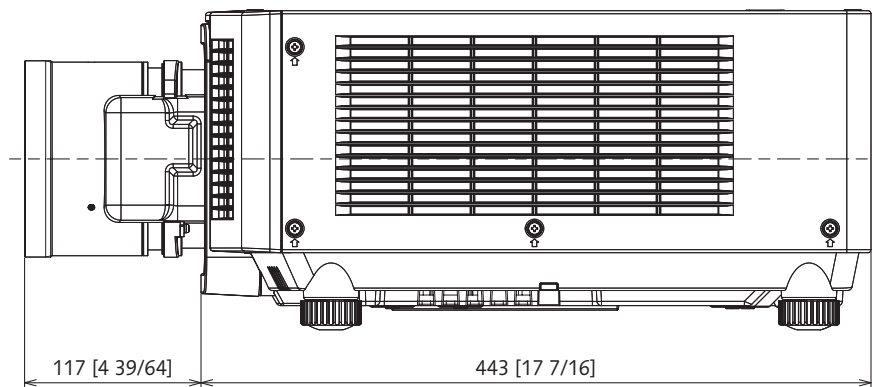

F value	1.75 - 2.17	
Focal distance (f)	29.90 mm - 46.32 mm [1 3/16 - 1 13/16 inches]	
Throw ratio	1.35 - 2.10:1 (16:10 aspect ratio) 1.35 - 2.10:1 (16:9 aspect ratio) 1.62 - 2.50:1 (4:3 aspect ratio)	
Dimensions	Width	173mm [6 13/16 inches]
	Height	130 mm [5 1/8 inches]
	Depth	267 mm [10 1/2 inches]
Weight	3.71 kg (8.18 lbs)	
Applicable projector	PT-MZ20KL/PT-MZ17KL/PT-MZ14KL/PT-MZ11KL/PT-MZ16KL/PT-MZ13KL/PT-MZ10KL	

Dimensions

unit : mm [inch]
This illustration is not drawn to scale.

Figure attached to the [PT-MZ20KL/PT-MZ17KL/PT-MZ14KL/PT-MZ11KL/PT-MZ16KL/PT-MZ13KL/PT-MZ10KL] projector

Please read the projector's instruction manual for throw distances.