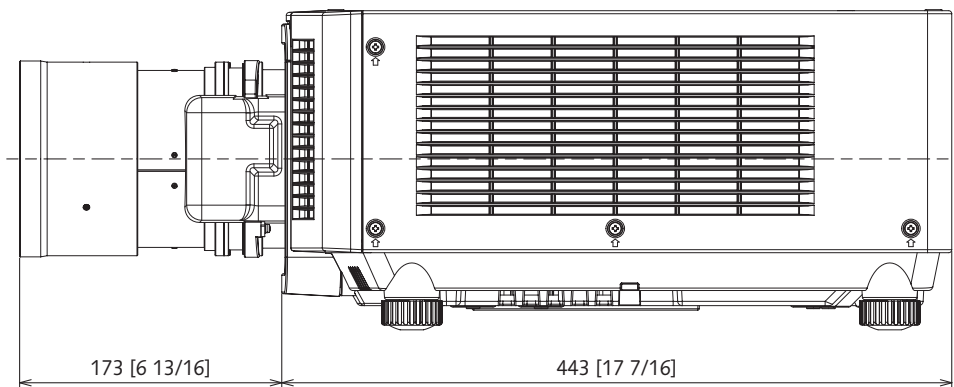

F value	1.85 - 2.39	
Focal distance (f)	90.30 mm - 162.60 mm [3 9/16 - 6 13/32 inches]	
Throw ratio	4.14 - 7.40:1 (16:10 aspect ratio)	
	4.12 - 7.40:1 (16:9 aspect ratio)	
	4.93 - 8.90:1 (4:3 aspect ratio)	
Dimensions	Width	173mm [6 13/16 inches]
	Height	130 mm [5 1/8 inches]
	Depth	336 mm [13 7/32 inches]
Weight	4.45 kg (9.81 lbs)	
Applicable projector	PT-MZ20KL/PT-MZ17KL/PT-MZ14KL/PT-MZ11KL/PT-MZ16KL/PT-MZ13KL/PT-MZ10KL	

**Dimensions**

unit : mm [inch]  
This illustration is not drawn to scale.

Figure attached to the [PT-MZ20KL/PT-MZ17KL/PT-MZ14KL/PT-MZ11KL/PT-MZ16KL/PT-MZ13KL/PT-MZ10KL] projector

Please read the projector's instruction manual for throw distances.