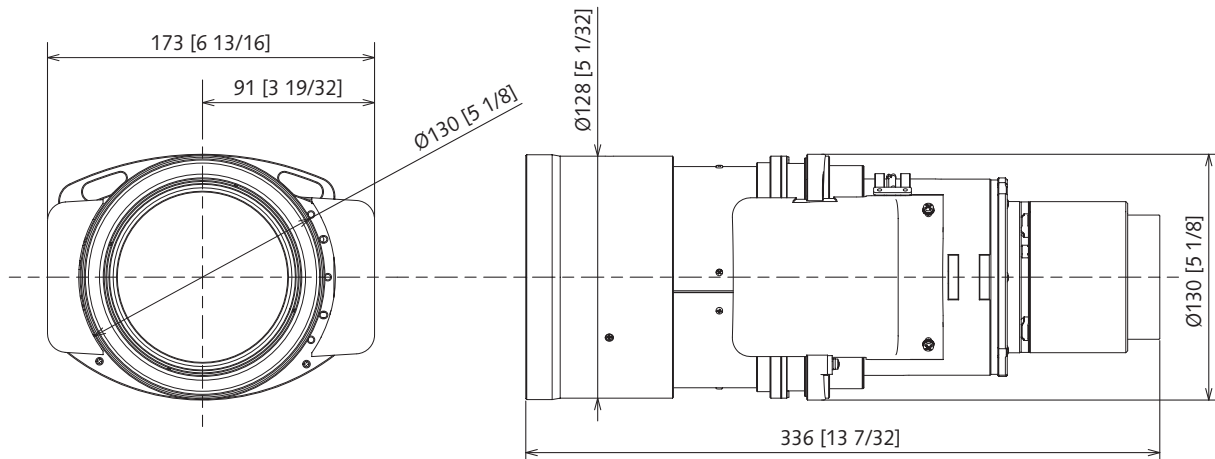

F value	1.85 - 2.39	
Focal distance (f)	90.30 mm - 162.60 mm [3 9/16 - 6 13/32 inches]	
Throw ratio	4.14 - 7.40:1 (16:10 aspect ratio)	
	4.12 - 7.40:1 (16:9 aspect ratio)	
	4.93 - 8.90:1 (4:3 aspect ratio)	
Dimensions	Width	173mm [6 13/16 inches]
	Height	130 mm [5 1/8 inches]
	Depth	336 mm [13 7/32 inches]
Weight	4.45 kg (9.81 lbs)	
Applicable projector	PT-MZ20KL/PT-MZ17KL/PT-MZ14KL/PT-MZ11KL/PT-MZ16KL/PT-MZ13KL/PT-MZ10KL	

**Dimensions**

unit : mm [inch]  
This illustration is not drawn to scale.

Figure attached to the [PT-MZ20KL/PT-MZ17KL/PT-MZ14KL/PT-MZ11KL/PT-MZ16KL/PT-MZ13KL/PT-MZ10KL] projector

Please read the projector's instruction manual for throw distances.