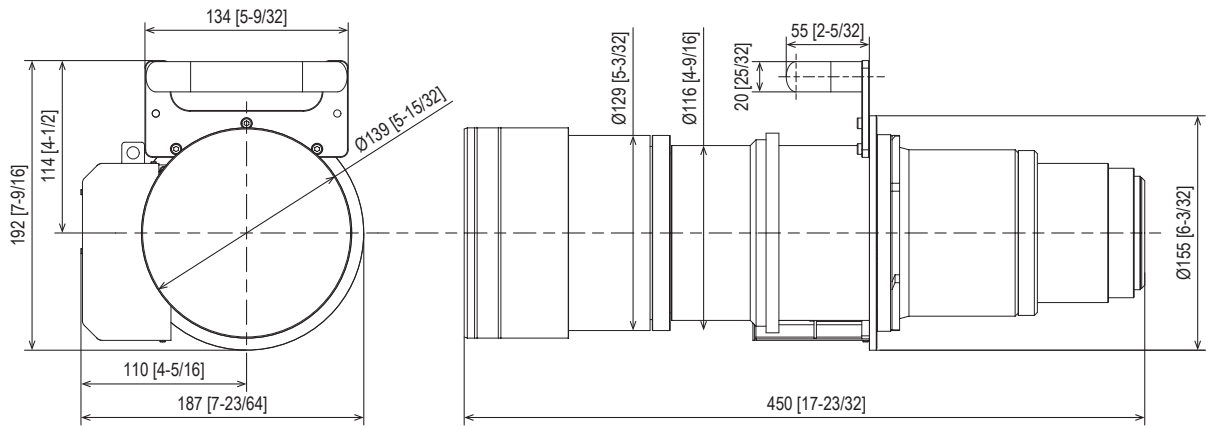

This zoom lens is designed for use with Panasonic's applicable projectors.

*Please use the lens only on the specified Panasonic projector.

Specifications

F value	2.5
Focal distance (f)	45.3 mm ~ 65.6 mm
Throw ratio	1.43~2.09:1 for PT-RQ50K (Aspect 17:9) 1.70~2.48:1 for PT-RQ50K (Aspect 16:10) 1.52~2.23:1 for PT-RQ50K (Aspect 16:9) 2.04~2.98:1 for PT-RQ50K (Aspect 4:3)
Dimensions (W × H × D)	187 mm × 192 mm × 450 mm (7-23/64 × 7-9/16 × 17-23/32 inches)
Weight	8.5 kg (18.7 lbs)
Applicable projector	PT-RQ50K

Dimensions

Figure attached to the [PT-RQ50K] projector

unit : mm (inch)

This illustration is not drawn to scale.
Please read the projector's spec file for throw distances.
Specifications subject to change without notice.