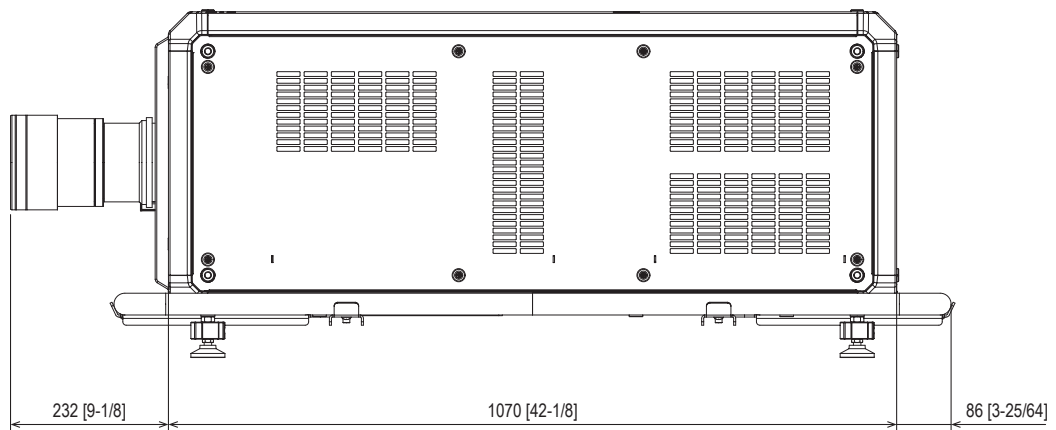

Dimensions

Figure attached to the [PT-RQ50K] projector

unit : mm (inch)

This illustration is not drawn to scale.
Please read the projector's spec file for throw distances.
Specifications subject to change without notice.