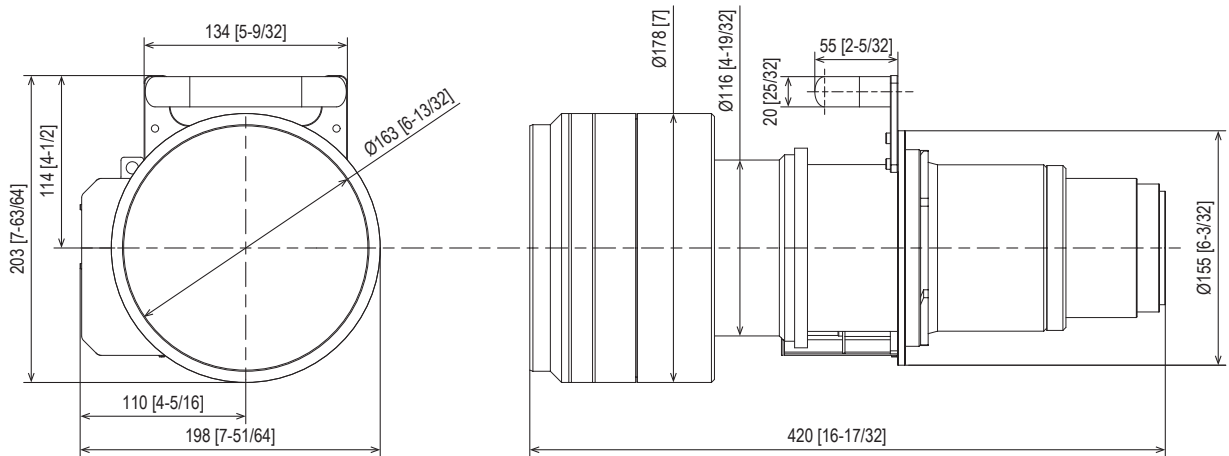

This zoom lens is designed for use with Panasonic's applicable projectors.

*Please use the lens only on the specified Panasonic projector.

Specifications

F value	2.5
Focal distance (f)	61.4 mm ~ 105.2 mm
Throw ratio	2.00~3.41:1 for PT-RQ50K (Aspect 17:9) 2.36~4.03:1 for PT-RQ50K (Aspect 16:10) 2.13~3.63:1 for PT-RQ50K (Aspect 16:9) 2.82~4.83:1 for PT-RQ50K (Aspect 4:3)
Dimensions (W × H × D)	198 mm × 203 mm × 420 mm (7-51/64 × 7-63/64 × 16-17/32 inches)
Weight	9.6 kg (21.2 lbs)
Applicable projector	PT-RQ50K

Dimensions

Figure attached to the [PT-RQ50K] projector

unit : mm (inch)

This illustration is not drawn to scale.
Please read the projector's spec file for throw distances.
Specifications subject to change without notice.