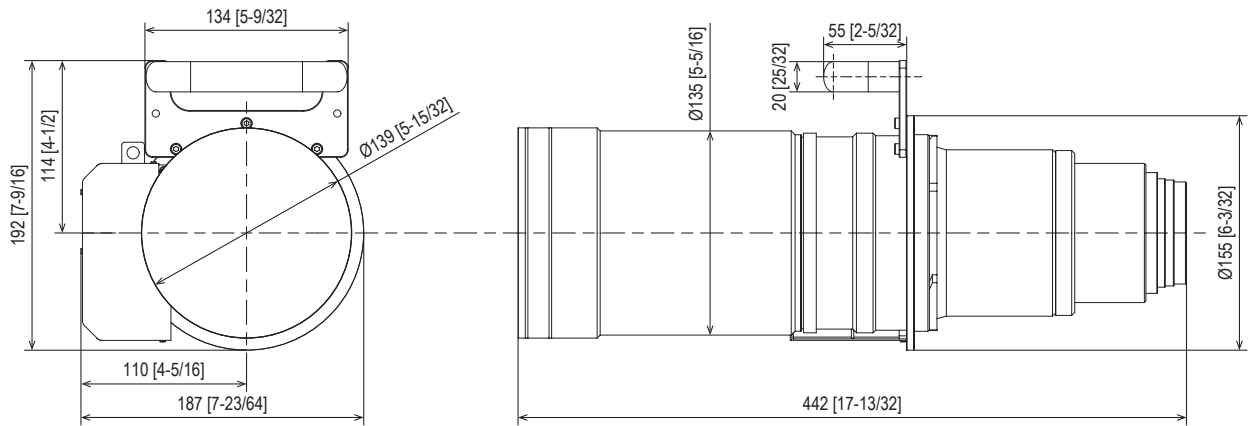

This zoom lens is designed for use with Panasonic's applicable projectors.

*Please use the lens only on the specified Panasonic projector.

Specifications

F value	2.5
Focal distance (f)	122.8 mm ~ 172.3 mm
Throw ratio	3.89~5.47:1 for PT-RQ50K (Aspect 17:9) 4.61~6.49:1 for PT-RQ50K (Aspect 16:10) 4.14~5.83:1 for PT-RQ50K (Aspect 16:9) 5.54~7.80:1 for PT-RQ50K (Aspect 4:3)
Dimensions (W × H × D)	187 mm × 192 mm × 442 mm (7-23/64 × 7-9/16 × 17-13/32 inches)
Weight	7.3 kg (16.1 lbs)
Applicable projector	PT-RQ50K

Dimensions

Figure attached to the [PT-RQ50K] projector

unit : mm (inch)

This illustration is not drawn to scale.
Please read the projector's spec file for throw distances.
Specifications subject to change without notice.