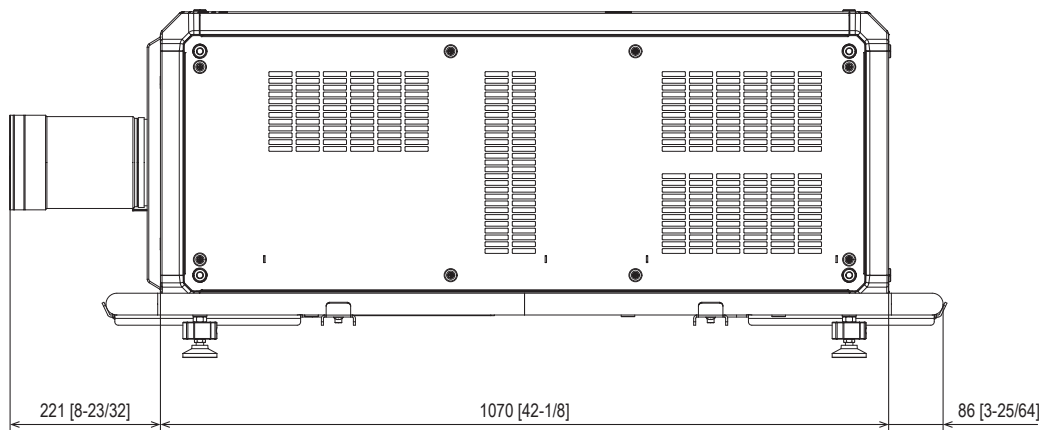

Dimensions

Figure attached to the [PT-RQ50K] projector

unit : mm (inch)

This illustration is not drawn to scale.
Please read the projector's spec file for throw distances.
Specifications subject to change without notice.