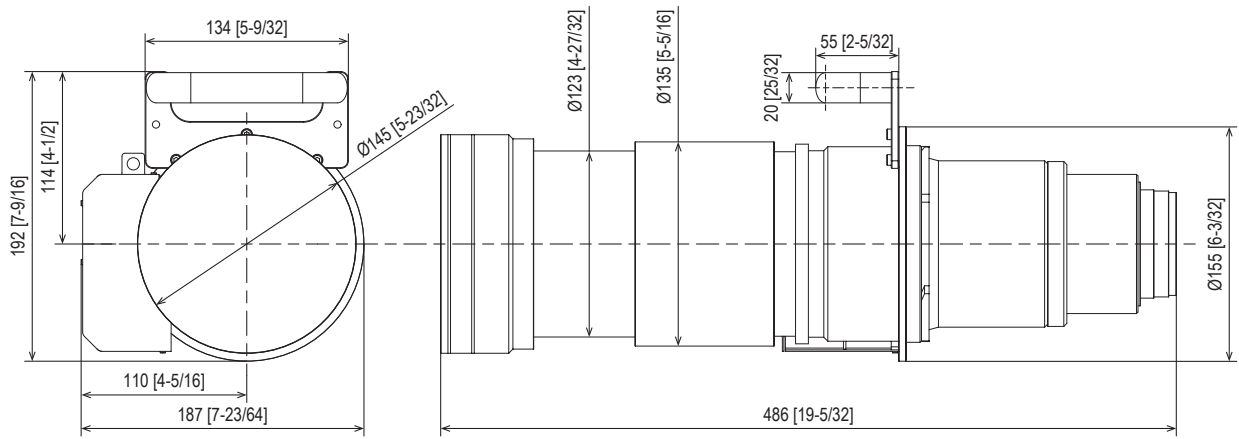

This zoom lens is designed for use with Panasonic's applicable projectors.

*Please use the lens only on the specified Panasonic projector.

Specifications

F value	2.5
Focal distance (f)	156.5 mm ~ 243.1 mm
Throw ratio	4.97~7.76:1 for PT-RQ50K (Aspect 17:9) 5.89~9.21:1 for PT-RQ50K (Aspect 16:10) 5.30~8.28:1 for PT-RQ50K (Aspect 16:9) 7.06~11.06:1 for PT-RQ50K (Aspect 4:3)
Dimensions (W x H x D)	187 mm x 192 mm x 486 mm (7-23/64 x 7-9/16 x 19-9/64 inches)
Weight	8.0 kg (17.6 lbs)
Applicable projector	PT-RQ50K

Dimensions

Figure attached to the [PT-RQ50K] projector

unit : mm (inch)

This illustration is not drawn to scale.
Please read the projector's spec file for throw distances.
Specifications subject to change without notice.