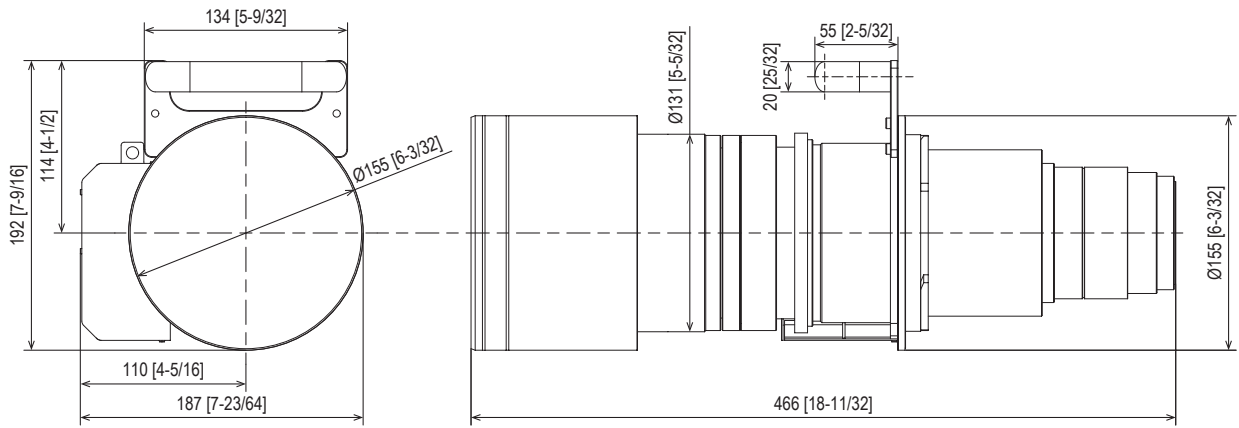

This zoom lens is designed for use with Panasonic's applicable projectors.

*Please use the lens only on the specified Panasonic projector.

Specifications

F value	2.5
Focal distance (f)	35.2 mm ~ 53.7 mm
Throw ratio	1.11~1.70:1 for PT-RQ50K (Aspect 17:9) 1.32~2.02:1 for PT-RQ50K (Aspect 16:10) 1.18~1.81:1 for PT-RQ50K (Aspect 16:9) 1.58~2.43:1 for PT-RQ50K (Aspect 4:3)
Dimensions (W × H × D)	187 mm × 192 mm × 466 mm (7-23/64 × 7-9/16 × 18-11/32 inches)
Weight	9.3 kg (20.5 lbs)
Applicable projector	PT-RQ50K

Dimensions

Figure attached to the [PT-RQ50K] projector

unit : mm (inch)

This illustration is not drawn to scale.
Please read the projector's spec file for throw distances.
Specifications subject to change without notice.