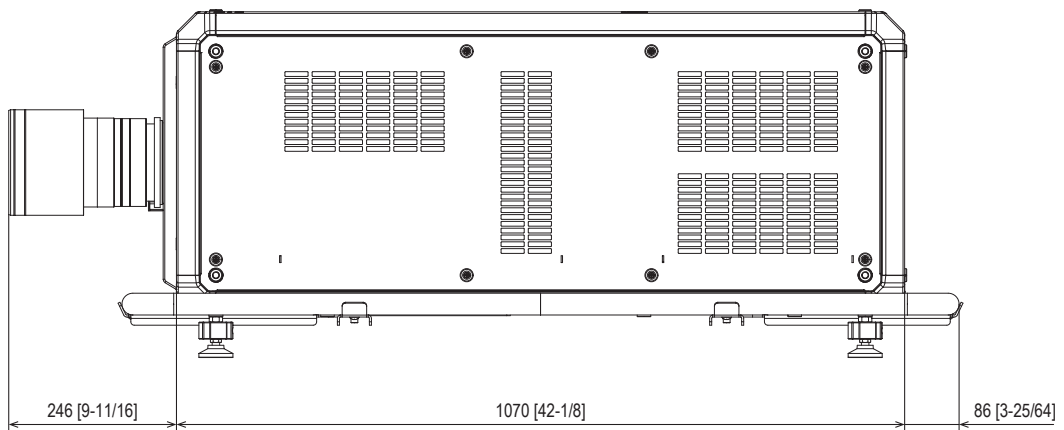

Dimensions

Figure attached to the [PT-RQ50K] projector

unit : mm (inch)

This illustration is not drawn to scale.
Please read the projector's spec file for throw distances.
Specifications subject to change without notice.