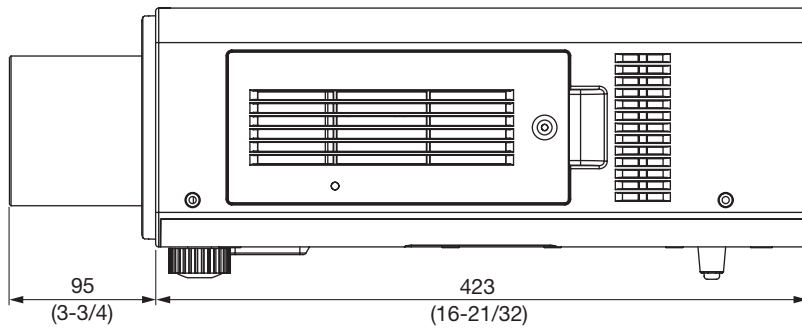

### Specifications

|                         |   |
|-------------------------|---|
| F value:                | 1.8–2.4   |
| Focal distance (f):     | 79.5–125.2 mm   |
| Throw ratio             | WUXGA 5.36-8.58:1 (16:10 aspect ratio)  |
|                         | WXGA 5.64-9.01:1 (16:10 aspect ratio)   |
|                         | XGA 5.55-8.88:1 (4:3 aspect ratio)  |
| Dimensions (W × H × D): | 95 × 95 × 210 mm (3-3/4 × 3-3/4 × 8-9/32 inches)  |
| Weight:                 | 1.3 kg (2.9 lbs)  |
| Applicable projector:   | Group A PT-DZ870/DZ870L/DW830/DW830L/DX100/DX100L   |
|                         | Group B PT-DZ770/DZ770L/DW740/DW740L/DX810/DX810L/DZ680/DZ680L/<br>DW640/DW640L/DX610/DX610L/DZ6710/DZ6710L/DW730/DW730L/<br>DX800/DX800L/DZ6700/DZ6700L/DW6300/DW6300L/D6000/D6000L/<br>D5000/D5000L   |
|                         | Group C PT-RCQ10/RCQ10L/RCQ80/RCQ80L/RZ990/RZ990L/RZ890/RZ890L/<br>RZ790/RZ790L/RZ690/RZ690L/RZ120/RZ120L/RZ970/RZ970L/<br>RW930/RW930L/RX110/RX110L/RZ870/RZ870L/RZ770/RZ770L/<br>RW730/RW730L/RZ670/RZ670L/RZ660/RZ660L/RW630/RW630L/<br>RW620/RW620L |
|                         | Group D PT-DZ780/DZ780L/DW750/DW750L/DX820/DX820L   |

### Dimensions

Illustration shows the lens attached to an applicable projector.

[Group A]

unit : mm (inch)

NOTE: This illustration is not drawn to scale.

[Group B]

[Group C]

[Group D]

unit : mm (inch)  
 NOTE: This illustration is not drawn to scale.

For information on the projection distance, refer to the specifications for the projector to which the lens will be mounted.  
 DLP is a trademark of Texas Instruments. Weights and dimensions shown are approximate. Specifications subject to change without notice.