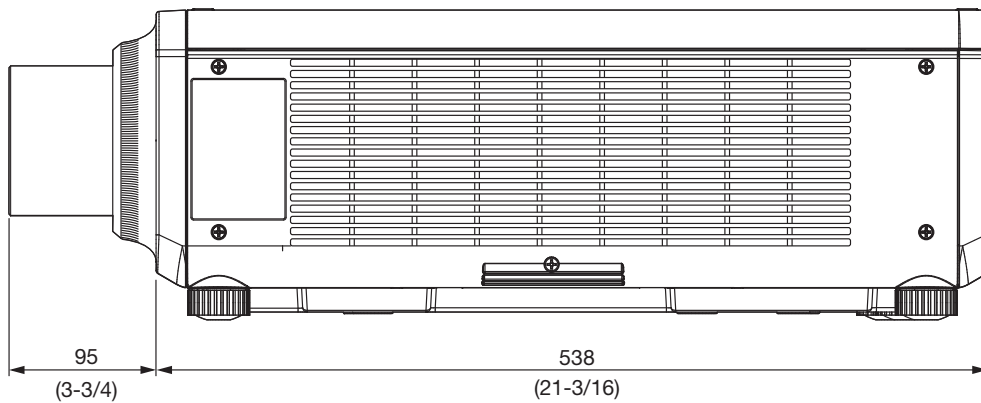

### Specifications

|                         |   |
|-------------------------|---|
| F value:                | 1.8–2.4   |
| Focal distance (f):     | 79.5–125.2 mm   |
| Throw ratio             | WUXGA 5.36-8.58:1 (16:10 aspect ratio)  |
|                         | WXGA 5.64-9.01:1 (16:10 aspect ratio)   |
|                         | XGA 5.55-8.88:1 (4:3 aspect ratio)  |
| Dimensions (W × H × D): | 95 × 95 × 210 mm (3-3/4 × 3-3/4 × 8-9/32 inches)  |
| Weight:                 | 1.3 kg (2.9 lbs)  |
| Applicable projector:   | Group A PT-DZ870/DZ870L/DW830/DW830L/DX100/DX100L   |
|                         | Group B PT-DZ770/DZ770L/DW740/DW740L/DX810/DX810L/DZ680/DZ680L/<br>DW640/DW640L/DX610/DX610L/DZ6710/DZ6710L/DW730/DW730L/<br>DX800/DX800L/DZ6700/DZ6700L/DW6300/DW6300L/D6000/D6000L/<br>D5000/D5000L   |
|                         | Group C PT-RCQ10/RCQ10L/RCQ80/RCQ80L/RZ990/RZ990L/RZ890/RZ890L/<br>RZ790/RZ790L/RZ690/RZ690L/RZ120/RZ120L/RZ970/RZ970L/<br>RW930/RW930L/RX110/RX110L/RZ870/RZ870L/RZ770/RZ770L/<br>RW730/RW730L/RZ670/RZ670L/RZ660/RZ660L/RW630/RW630L/<br>RW620/RW620L |
|                         | Group D PT-DZ780/DZ780L/DW750/DW750L/DX820/DX820L   |

### Dimensions

Illustration shows the lens attached to an applicable projector.

[Group A]

unit : mm (inch)

NOTE: This illustration is not drawn to scale.

[Group B]

[Group C]

[Group D]

unit : mm (inch)  
 NOTE: This illustration is not drawn to scale.

For information on the projection distance, refer to the specifications for the projector to which the lens will be mounted.  
 DLP is a trademark of Texas Instruments. Weights and dimensions shown are approximate. Specifications subject to change without notice.