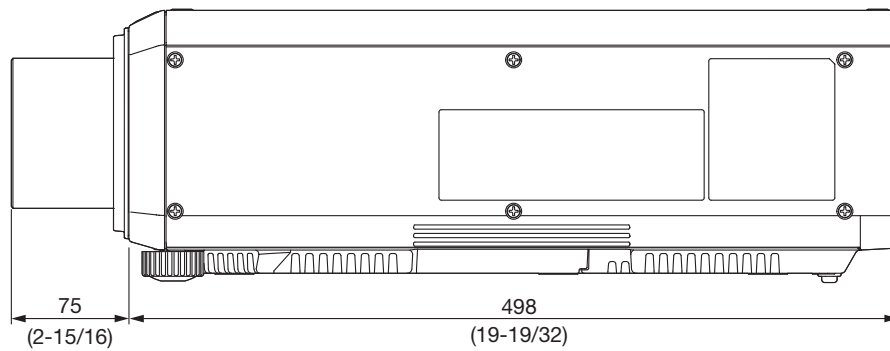

### Specifications

|                         |   |
|-------------------------|---|
| F value:                | 1.8–2.4   |
| Focal distance (f):     | 79.5–125.2 mm   |
| Throw ratio             | WUXGA 5.36-8.58:1 (16:10 aspect ratio)  |
|                         | WXGA 5.64-9.01:1 (16:10 aspect ratio)   |
|                         | XGA 5.55-8.88:1 (4:3 aspect ratio)  |
| Dimensions (W × H × D): | 95 × 95 × 210 mm (3-3/4 × 3-3/4 × 8-9/32 inches)  |
| Weight:                 | 1.3 kg (2.9 lbs)  |
| Applicable projector:   | Group A PT-DZ870/DZ870L/DW830/DW830L/DX100/DX100L   |
|                         | Group B PT-DZ770/DZ770L/DW740/DW740L/DX810/DX810L/DZ680/DZ680L/<br>DW640/DW640L/DX610/DX610L/DZ6710/DZ6710L/DW730/DW730L/<br>DX800/DX800L/DZ6700/DZ6700L/DW6300/DW6300L/D6000/D6000L/<br>D5000/D5000L   |
|                         | Group C PT-RCQ10/RCQ10L/RCQ80/RCQ80L/RZ990/RZ990L/RZ890/RZ890L/<br>RZ790/RZ790L/RZ690/RZ690L/RZ120/RZ120L/RZ970/RZ970L/<br>RW930/RW930L/RX110/RX110L/RZ870/RZ870L/RZ770/RZ770L/<br>RW730/RW730L/RZ670/RZ670L/RZ660/RZ660L/RW630/RW630L/<br>RW620/RW620L |
|                         | Group D PT-DZ780/DZ780L/DW750/DW750L/DX820/DX820L   |

### Dimensions

Illustration shows the lens attached to an applicable projector.

[Group A]

unit : mm (inch)

NOTE: This illustration is not drawn to scale.

[Group B]

[Group C]

[Group D]

unit : mm (inch)  
 NOTE: This illustration is not drawn to scale.

For information on the projection distance, refer to the specifications for the projector to which the lens will be mounted.  
 DLP is a trademark of Texas Instruments. Weights and dimensions shown are approximate. Specifications subject to change without notice.