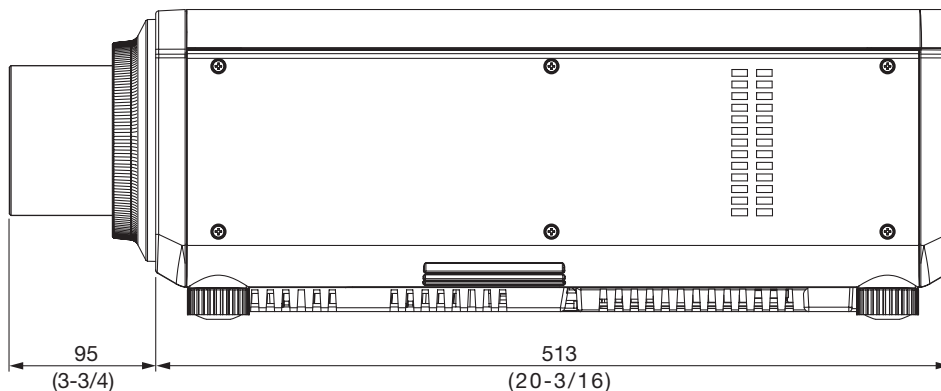

### Specifications

|                         |   |
|-------------------------|---|
| F value:                | 1.8–2.4   |
| Focal distance (f):     | 79.5–125.2 mm   |
| Throw ratio             | WUXGA 5.36-8.58:1 (16:10 aspect ratio)  |
|                         | WXGA 5.64-9.01:1 (16:10 aspect ratio)   |
|                         | XGA 5.55-8.88:1 (4:3 aspect ratio)  |
| Dimensions (W × H × D): | 95 × 95 × 210 mm (3-3/4 × 3-3/4 × 8-9/32 inches)  |
| Weight:                 | 1.3 kg (2.9 lbs)  |
| Applicable projector:   | Group A PT-DZ870/DZ870L/DW830/DW830L/DX100/DX100L   |
|                         | Group B PT-DZ770/DZ770L/DW740/DW740L/DX810/DX810L/DZ680/DZ680L/<br>DW640/DW640L/DX610/DX610L/DZ6710/DZ6710L/DW730/DW730L/<br>DX800/DX800L/DZ6700/DZ6700L/DW6300/DW6300L/D6000/D6000L/<br>D5000/D5000L   |
|                         | Group C PT-RCQ10/RCQ10L/RCQ80/RCQ80L/RZ990/RZ990L/RZ890/RZ890L/<br>RZ790/RZ790L/RZ690/RZ690L/RZ120/RZ120L/RZ970/RZ970L/<br>RW930/RW930L/RX110/RX110L/RZ870/RZ870L/RZ770/RZ770L/<br>RW730/RW730L/RZ670/RZ670L/RZ660/RZ660L/RW630/RW630L/<br>RW620/RW620L |
|                         | Group D PT-DZ780/DZ780L/DW750/DW750L/DX820/DX820L   |

### Dimensions

Illustration shows the lens attached to an applicable projector.

[Group A]

unit : mm (inch)

NOTE: This illustration is not drawn to scale.

[Group B]

[Group C]

[Group D]

unit : mm (inch)  
 NOTE: This illustration is not drawn to scale.

For information on the projection distance, refer to the specifications for the projector to which the lens will be mounted.  
 DLP is a trademark of Texas Instruments. Weights and dimensions shown are approximate. Specifications subject to change without notice.