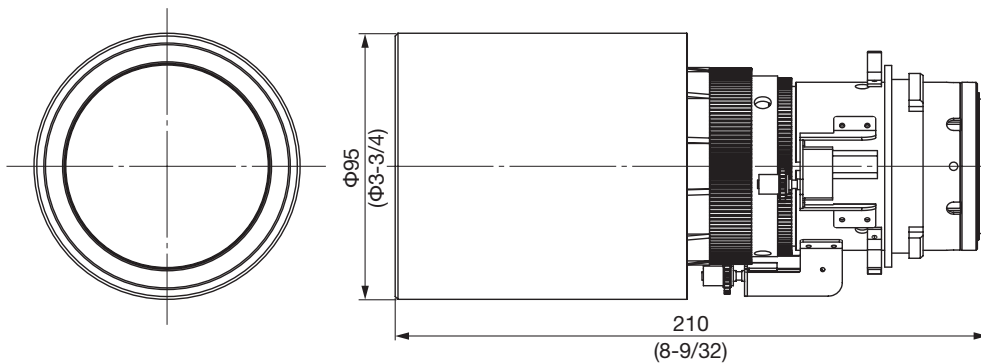

### Specifications

|                         |   |
|-------------------------|---|
| F value:                | 1.8–2.4   |
| Focal distance (f):     | 79.5–125.2 mm   |
| Throw ratio             | WUXGA 5.36-8.58:1 (16:10 aspect ratio)  |
|                         | WXGA 5.64-9.01:1 (16:10 aspect ratio)   |
|                         | XGA 5.55-8.88:1 (4:3 aspect ratio)  |
| Dimensions (W × H × D): | 95 × 95 × 210 mm (3-3/4 × 3-3/4 × 8-9/32 inches)  |
| Weight:                 | 1.3 kg (2.9 lbs)  |
| Applicable projector:   | Group A PT-DZ870/DZ870L/DW830/DW830L/DX100/DX100L   |
|                         | Group B PT-DZ770/DZ770L/DW740/DW740L/DX810/DX810L/DZ680/DZ680L/<br>DW640/DW640L/DX610/DX610L/DZ6710/DZ6710L/DW730/DW730L/<br>DX800/DX800L/DZ6700/DZ6700L/DW6300/DW6300L/D6000/D6000L/<br>D5000/D5000L   |
|                         | Group C PT-RCQ10/RCQ10L/RCQ80/RCQ80L/RZ990/RZ990L/RZ890/RZ890L/<br>RZ790/RZ790L/RZ690/RZ690L/RZ120/RZ120L/RZ970/RZ970L/<br>RW930/RW930L/RX110/RX110L/RZ870/RZ870L/RZ770/RZ770L/<br>RW730/RW730L/RZ670/RZ670L/RZ660/RZ660L/RW630/RW630L/<br>RW620/RW620L |
|                         | Group D PT-DZ780/DZ780L/DW750/DW750L/DX820/DX820L   |

### Dimensions

Illustration shows the lens attached to an applicable projector.

[Group A]

unit : mm (inch)

NOTE: This illustration is not drawn to scale.

[Group B]

[Group C]

[Group D]

unit : mm (inch)  
 NOTE: This illustration is not drawn to scale.

For information on the projection distance, refer to the specifications for the projector to which the lens will be mounted.  
 DLP is a trademark of Texas Instruments. Weights and dimensions shown are approximate. Specifications subject to change without notice.